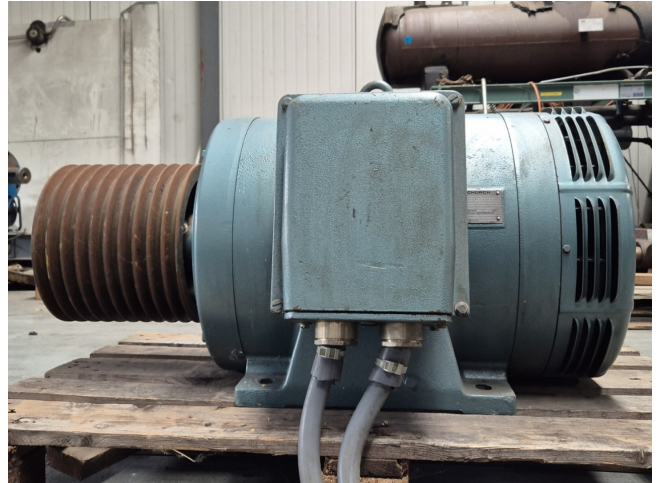

Schorch KN5250M-BB014-051

Specifications

Marque	Schorch
Type	KN5250M-BB014-051
kW	90
RPM	1460
Size & Weight	1020x680x570 mm (LxWxH)
50 Hz / 60 Hz	50 Hz
Stock	1

Description

Used Schorch KN5250M-BB014-051

Used Schorch KN5250M-BB014-051 electric motor with the following specifications: 50 Hz - 90 kW - 1460 RPM.